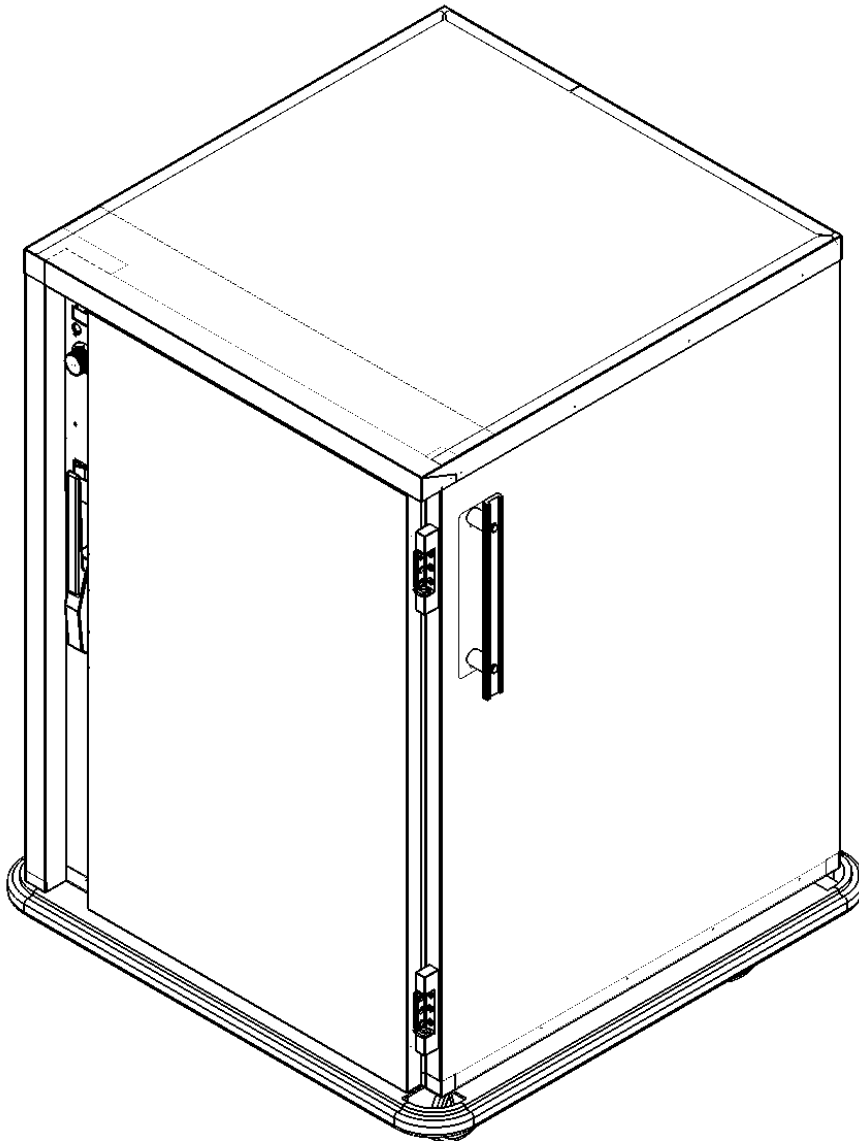

# UHS-7

Pg.1 . TITLE PAGE

Pg.3 . UHS-7 BOM

Pg.2 . UHS-7

DRAWING #: <b>UHS-7</b>	
DESCRIPTION: <b>UNIVERSAL SERVER</b>	
DRAWN BY: DP	LAST SAVED BY: dplodzien

ITEM NO.	QTY	PART NUMBER	DESCRIPTION
1	4	SPCR125X.330	SPACER PUSH HDL 1.25X5/16
2	2	HDL-125-AL	HANDLE PUSH ALUMINUM 12.5" LONG
3	1	Z-200-1564	BUMPER ASSY
4	2	CSTR 52-R-PPF	CASTER 5X2" EZ ROLL RIGID POLY BLUE
5	2	CSTR 52-SB-PPF	CASTER 5X2" EZ ROLL SWIVL POLY BLUE
6	1	GSKT-D-37-500X23-375	SILICONE DR GASKET D 37.5X23.375
7	4	53197	UHS-7 UPRIGHT .750 OFFSET
8	14	SLD UHS245	TRAY SLIDE NICKEL PLATED UHS
9	1	58408	HEAT SHIELD WITH WATER PAN
10	1	WATER-PAN-3RD-WHDL	WATER-PAN-3RD-WHDL
11	1	EL1250-120-HT	TUBULAR ELEMENT 1250W/120V HUMI
12	1	GRD FAN	FAN GUARD
13	2	BLD FAN AL	BLADE FAN AL 3IN 1875-0
14	1	4041	HUMITEMP BLOWER LID
15	1	4011	HUMITEMP BLOWER HOUSING
16	1	Z-301-4003 (INCLUDES 17,18)	UHS-7 DR ASSY EDG EDG PRS IN
17	2	HNG-214	DOOR HINGE EDGEMOUNT .875"
18	1	LTH DR	DOOR LATCH EDGEMOUNT STYLE CHROME
19	1	4009	MOTOR MOUNT BRACKET
20	1	MTR JK120 92	MOTOR, 115V
21	1	TRM 4QC	TERMINAL BLOCK 4QC
22	1	53454	HUMITEMP LOUVER PANEL W/TABS
23	1	SWH RCK HY60	SWITCH NON-LT ON/OFF ROCKER BLK
24	1	KNB H6	KNOB CONTROL ALUMINUM SKIRT SILVER
25	1	CNTRL PNL T-STAT V-G	OVERLAY, HUMI-TEMP IEC VERTICAL
26	1	T-STAT ELE 2	ELEC THERMO HEAT CNTRL VERTICAL IEC
27	1	69729	HUMI TRI-CORD BRCKET DD .672X .750
28	1	BSH STRN 3	STRAIN-RELIEF BLK 6N3-4
29	1	CRDSET10-115	CORD 12' 115V 5-15P 14GA 3WR 10AMP

DRAWING #: **UHS-7**

DESCRIPTION: **UNIVERSAL SERVER**

DRAWN BY: DP

LAST SAVED BY: dplodzien