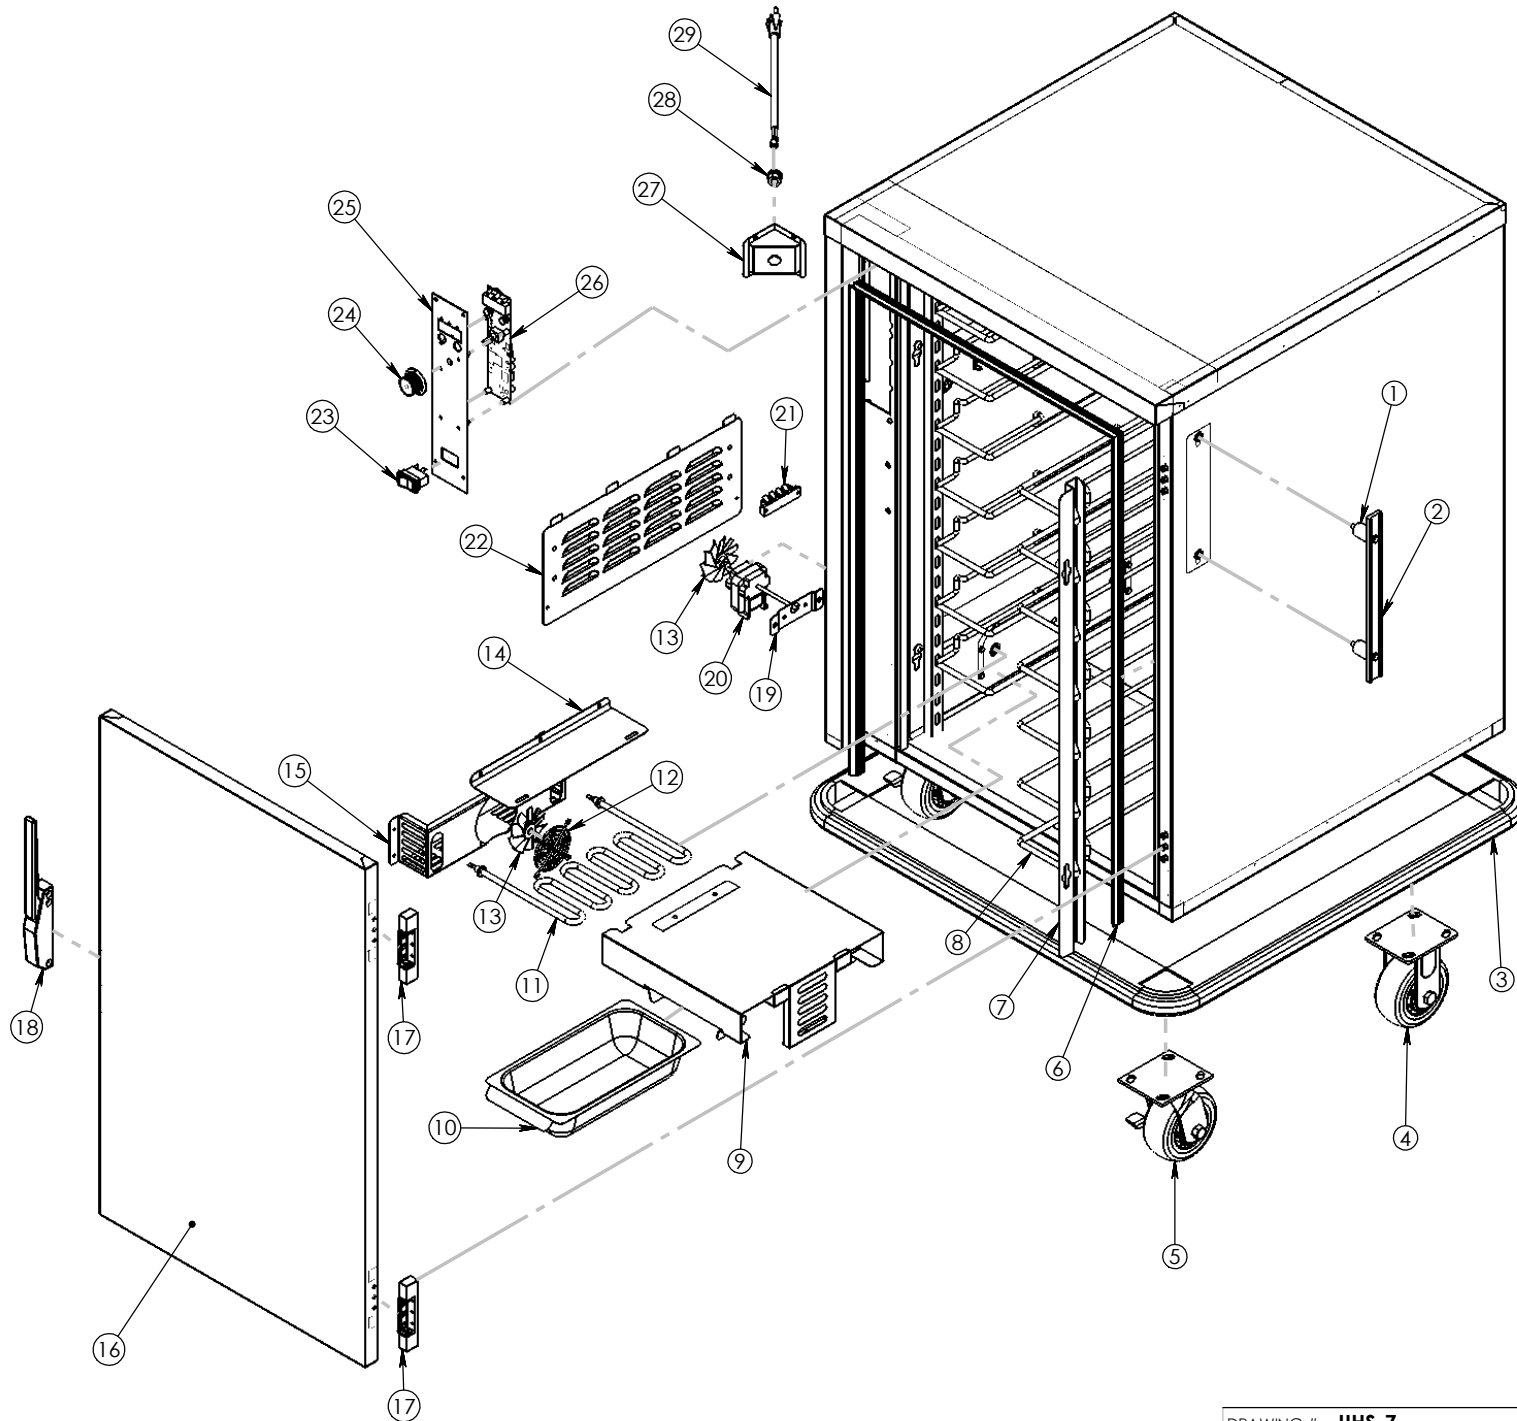

# UHS-7

Pg.1 . TITLE PAGE

Pg.3 . UHS-7 BOM

Pg.2 . UHS-7

DRAWING #: <b>UHS-7</b>	
DESCRIPTION: <b>UNIVERSAL SERVER</b>	
DRAWN BY: DP	LAST SAVED BY: dplodzien

ITEM NO.	QTY	PART NUMBER	DESCRIPTION
1	4	SPCR125X.330	SPACER PUSH HDL 1.25X5/16
2	2	HDL-125-AL	HANDLE PUSH ALUMINUM 12.5" LONG
3	1	Z-200-1564	BUMPER ASSY
4	2	CSTR 52-R-PPF	CASTER 5X2" EZ ROLL RIGID POLY BLUE
5	2	CSTR 52-SB-PPF	CASTER 5X2" EZ ROLL SWIVL POLY BLUE
6	1	GSKT-D-37-500X23-375	SILICONE DR GASKET D 37.5X23.375
7	4	53197	UHS-7 UPRIGHT .750 OFFSET
8	14	SLD UHS245	TRAY SLIDE NICKEL PLATED UHS
9	1	58408	HEAT SHIELD WITH WATER PAN
10	1	WATER-PAN-3RD-WHDL	WATER-PAN-3RD-WHDL
11	1	EL1250-120-HT	TUBULAR ELEMENT 1250W/120V HUMI
12	1	GRD FAN	FAN GUARD
13	2	BLD FAN AL	BLADE FAN AL 3IN 1875-0
14	1	4041	HUMITEMP BLOWER LID
15	1	4011	HUMITEMP BLOWER HOUSING
16	1	Z-301-4003 (INCLUDES 17,18)	UHS-7 DR ASSY EDG EDG PRS IN
17	2	HNG-214	DOOR HINGE EDGEMOUNT .875"
18	1	LTH DR	DOOR LATCH EDGEMOUNT STYLE CHROME
19	1	4009	MOTOR MOUNT BRACKET
20	1	MTR JK120 92	MOTOR, 115V
21	1	TRM 4QC	TERMINAL BLOCK 4QC
22	1	53454	HUMITEMP LOUVER PANEL W/TABS
23	1	SWH RCK HY60	SWITCH NON-LT ON/OFF ROCKER BLK
24	1	KNB H6	KNOB CONTROL ALUMINUM SKIRT SILVER
25	1	CNTRL PNL T-STAT V-G	OVERLAY, HUMI-TEMP IEC VERTICAL
26	1	T-STAT ELE 2	ELEC THERMO HEAT CNTRL VERTICAL IEC
27	1	69729	HUMI TRI-CORD BRCKET DD .672X .750
28	1	BSH STRN 3	STRAIN-RELIEF BLK 6N3-4
29	1	CRDSET10-115	CORD 12' 115V 5-15P 14GA 3WR 10AMP

DRAWING #: **UHS-7**

DESCRIPTION: **UNIVERSAL SERVER**

DRAWN BY: DP

LAST SAVED BY: dplodzien